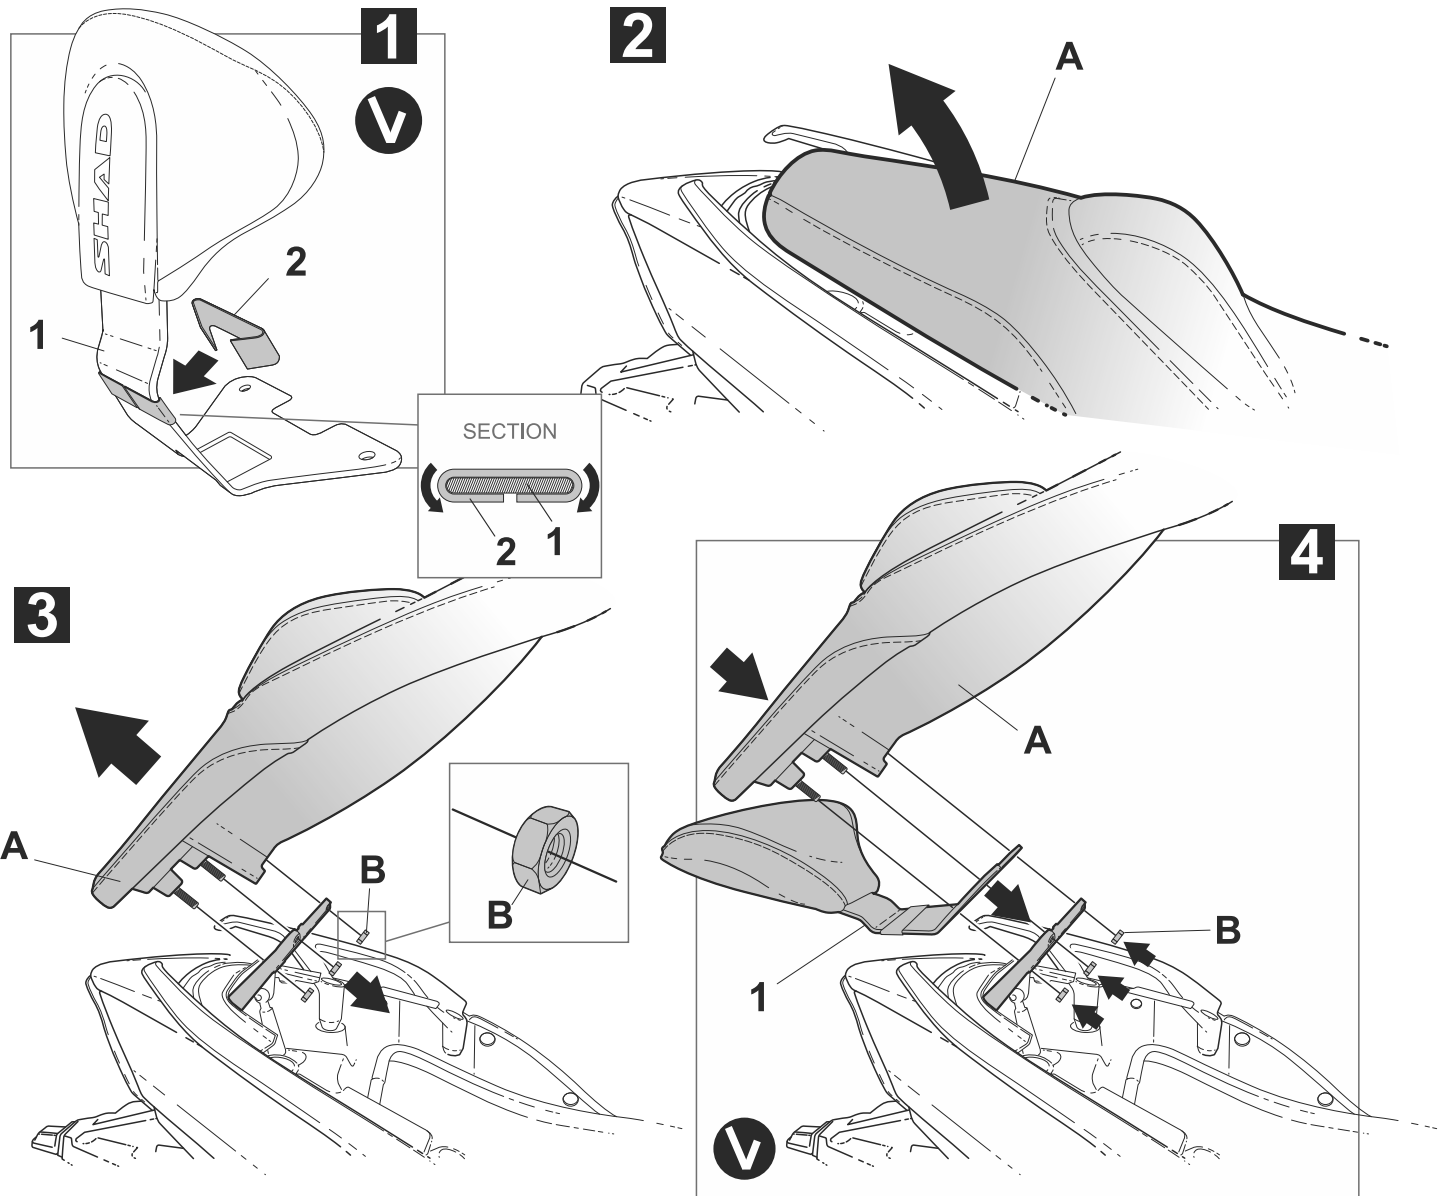

SHAD

YAMAHA TMAX 560 Tech MAX '22

KIT RESPALDO Y0TX52RV

BCN

1 263099 x 1

2 200527 x 0,200

! NOT INCLUDED

WARNING! **!**

1. **(GB)** To complete the set, remember to purchase the backrest with your preferred color. Do not fully tighten. Do not fully tighten the screws until it is ensured that the KIT is correctly attached and aligned.
2. **(E)** Para completar el conjunto, recuerde adquirir el respaldo con su color preferido. No apretar los tornillos del todo hasta asegurarse que el KIT está correctamente colocado y alineado.
3. **(D)** Wählen Sie die Rückenlehne in der passenden Farbe um den Satz zu vervollständigen. Ziehen Sie die Schrauben nicht ganz fest, bevor Sie sich nicht vergewissert haben, daß der Bausatz korrekt eingestellt und ausgerichtet ist.
4. **(I)** Per completare il set, non dimentichi di acquistare lo schienale con il suo colore preferito. Non stringere del tutto le viti fin tanto non si è sicuri che il kit è collocato correttamente e allineato.
5. **(F)** Pour compléter l'ensemble, rappelez d'acheter le dossier avec votre coloris préféré. Ne pas serrer les vis avant d'être sûr que le KIT soit correctement positionné et ajusté.

WWW.SHAD.ES

IMPORTANT: Based on European models. For compatibility with models in other continents check www.shad.es

REF. 500479 Edition 1^a