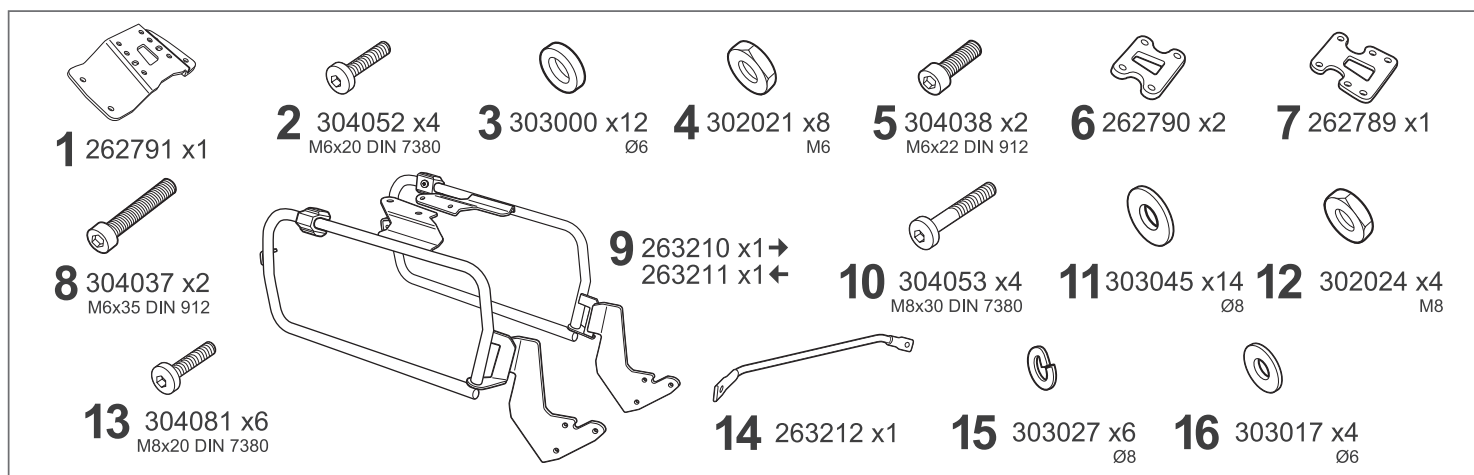

## YAMAHA TRACER 900 / GT '21-

Y0TR914P

**4P**  
SYSTEM

**BCN**