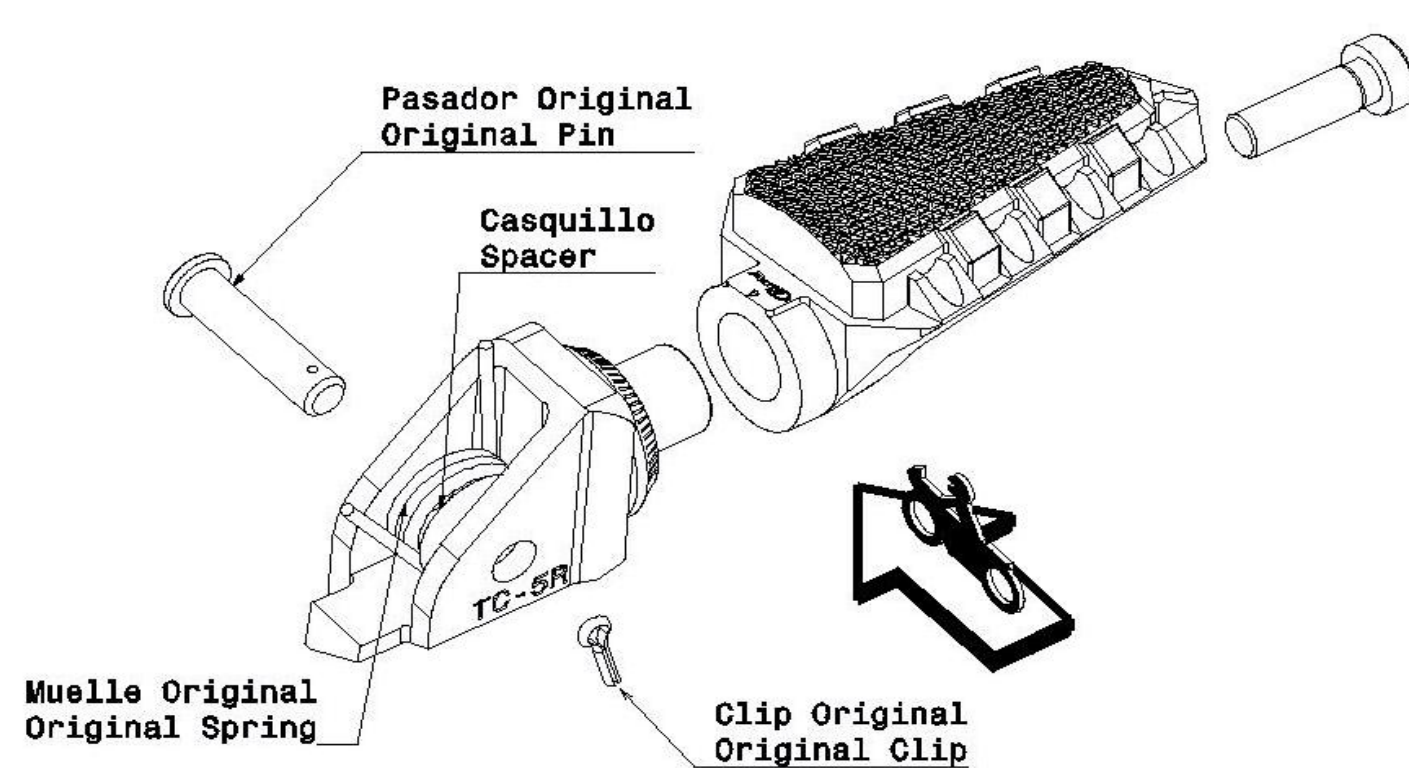

Ref.
7238N

ESTRIBERA CONDUCTOR / DRIVER FOOTPEG
BMW F700GS/F800GS 08'- 14'

LADO DERECHO
RIGHT SIDE
RECHTS SEITE

Ref.
7238N

ESTRIBERA CONDUCTOR / DRIVER FOOTPEG
BMW F800GS ADVENTURE '14

LADO DERECHO
RIGHT SIDE
RECHTS SEITE