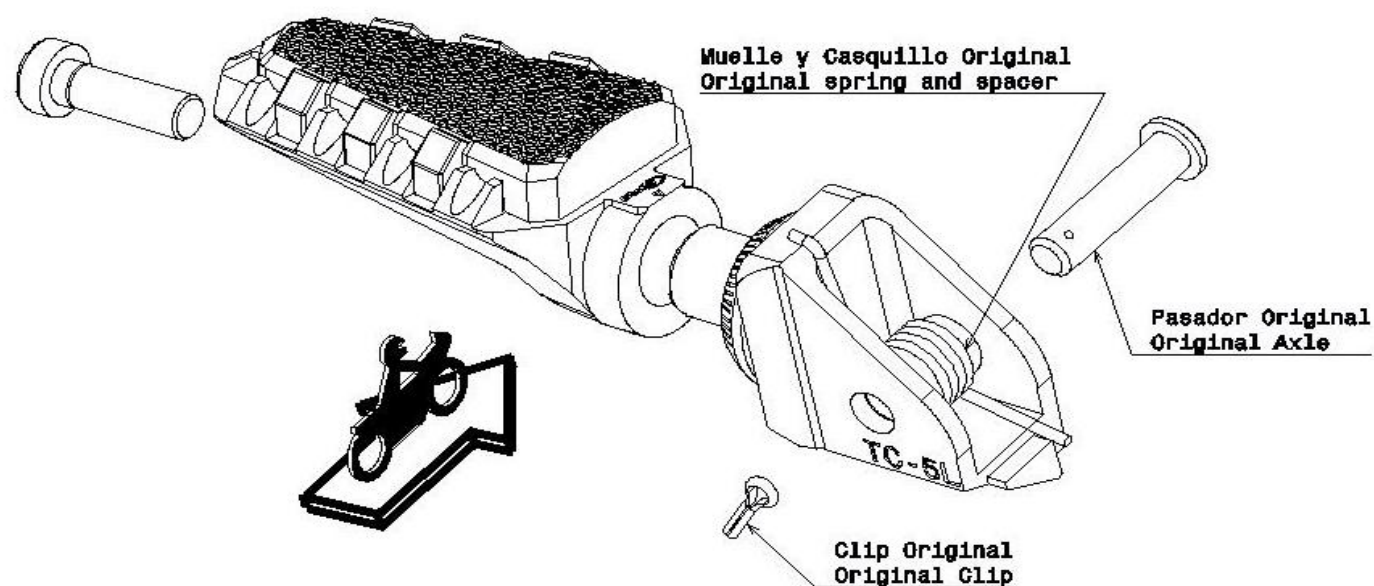

LADO IZQUIERDO
LEFT SIDE
LINKS SEITE