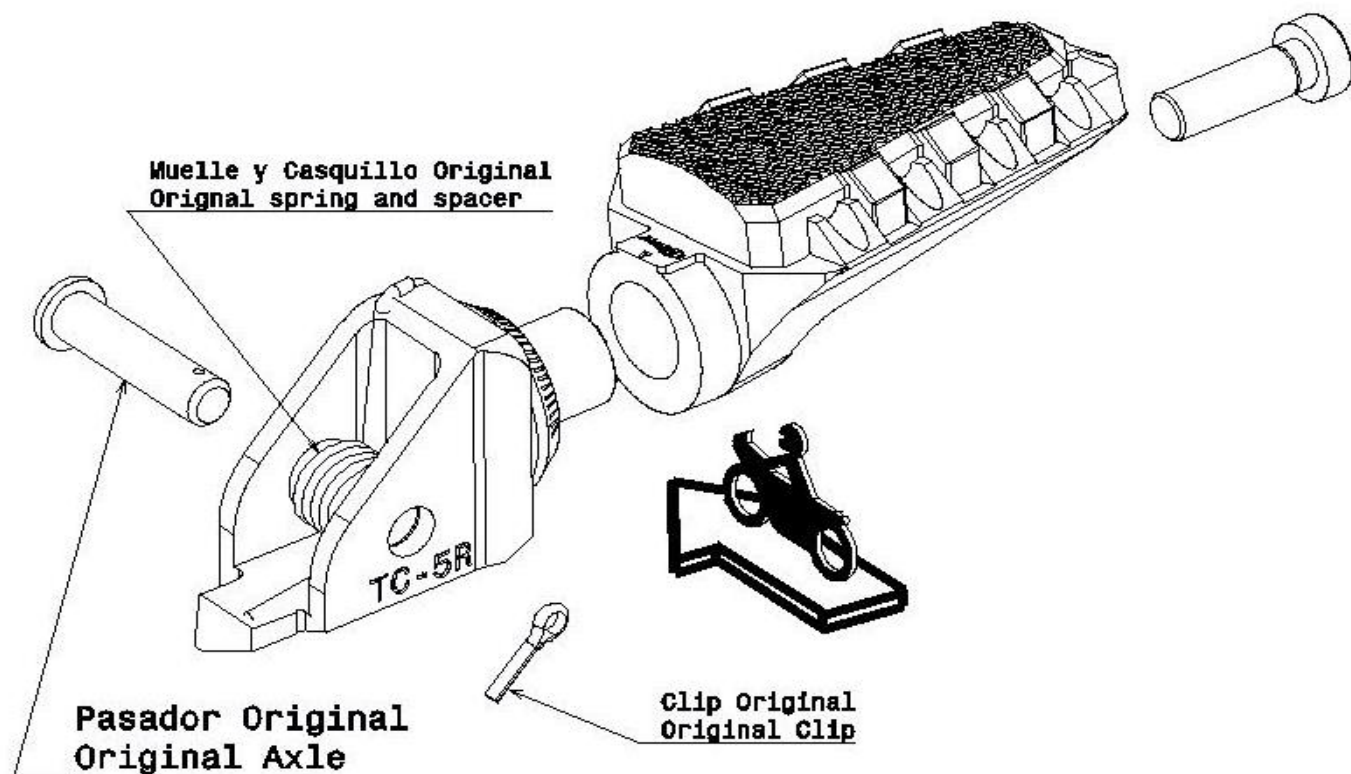

Ref.
7238N

ESTRIBERA CONDUCTOR / DRIVER FOOTPEG
BMW F700GS/F800GS 08'- 14'

LADO DERECHO
RIGHT SIDE
RECHTS SEITE

Ref.
7238N

ESTRIBERA CONDUCTOR / DRIVER FOOTPEG
BMW F800GS ADVENTURE '14

LADO DERECHO
RIGHT SIDE
RECHTS SEITE